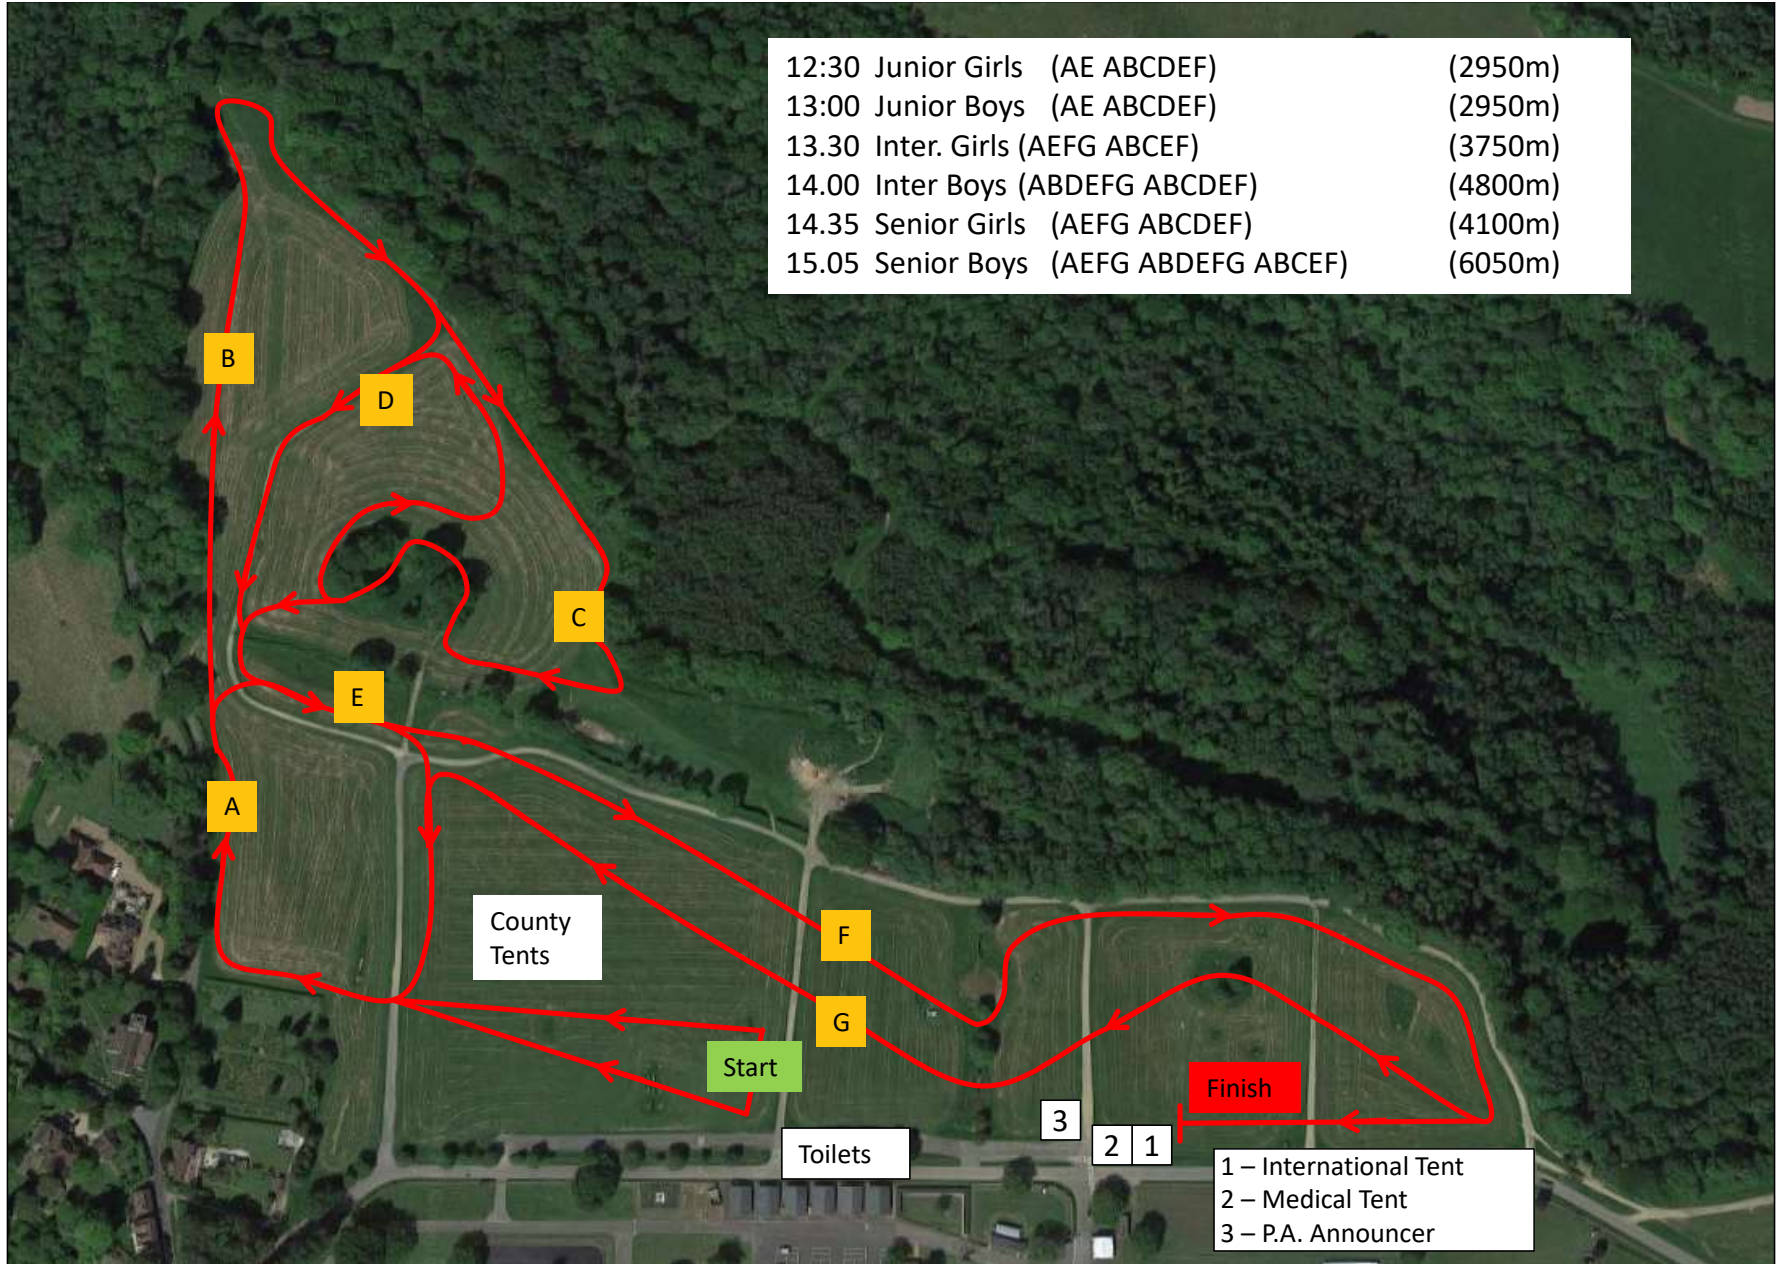

12:30	Junior Girls	(AE ABCDEF)	(2950m)
13:00	Junior Boys	(AE ABCDEF)	(2950m)
13.30	Inter. Girls	(AEFG ABCEF)	(3750m)
14.00	Inter Boys	(ABDEFG ABCDEF)	(4800m)
14.35	Senior Girls	(AEFG ABCDEF)	(4100m)
15.05	Senior Boys	(AEFG ABDEFG ABCEF)	(6050m)

County
Tents

Start

Toilets

3

2 | 1

Finish

1 – International Tent
2 – Medical Tent
3 – P.A. Announcer